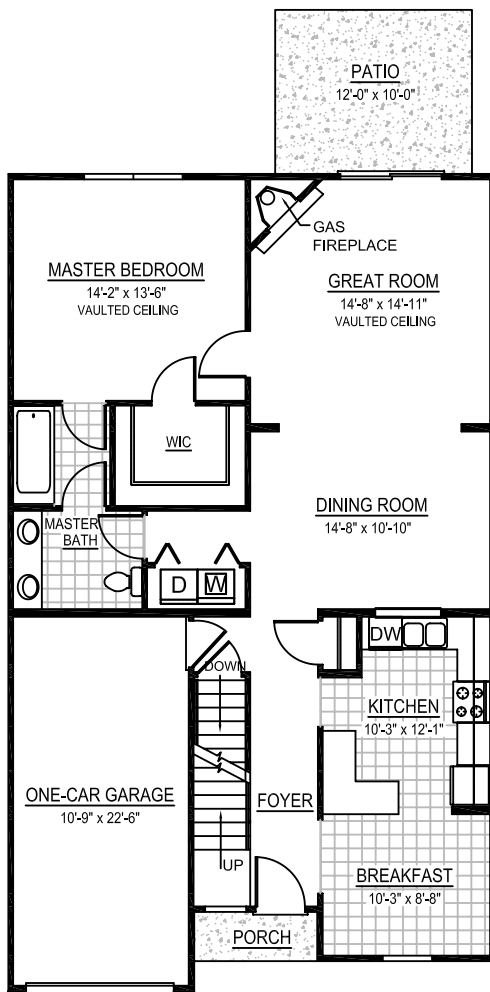

# Aspen

- *Approx. 2,127 Square Feet Interior Unit*
- *Large Dining Room Open to Great Room*
- *Vaulted Great Room w/ Corner Fireplace*
- *Bright, Open Loft*
- *One-Car Garage/Full Basement*

*Stratton Chase*

First Floor

Second Floor