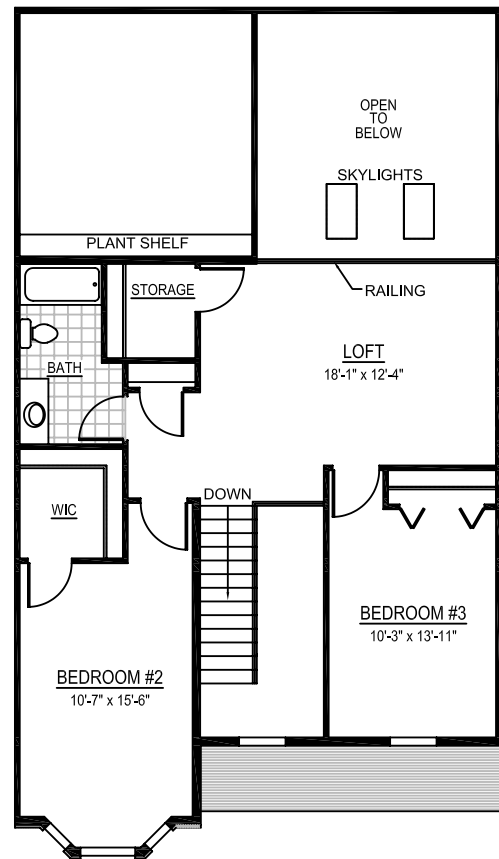

# Aspen

- *Approx. 2,127 Square Feet Interior Unit*
- *Large Dining Room Open to Great Room*
- *Vaulted Great Room w/ Corner Fireplace*
- *Bright, Open Loft*
- *One-Car Garage/Full Basement*

*Stratton Chase*

First Floor

Second Floor