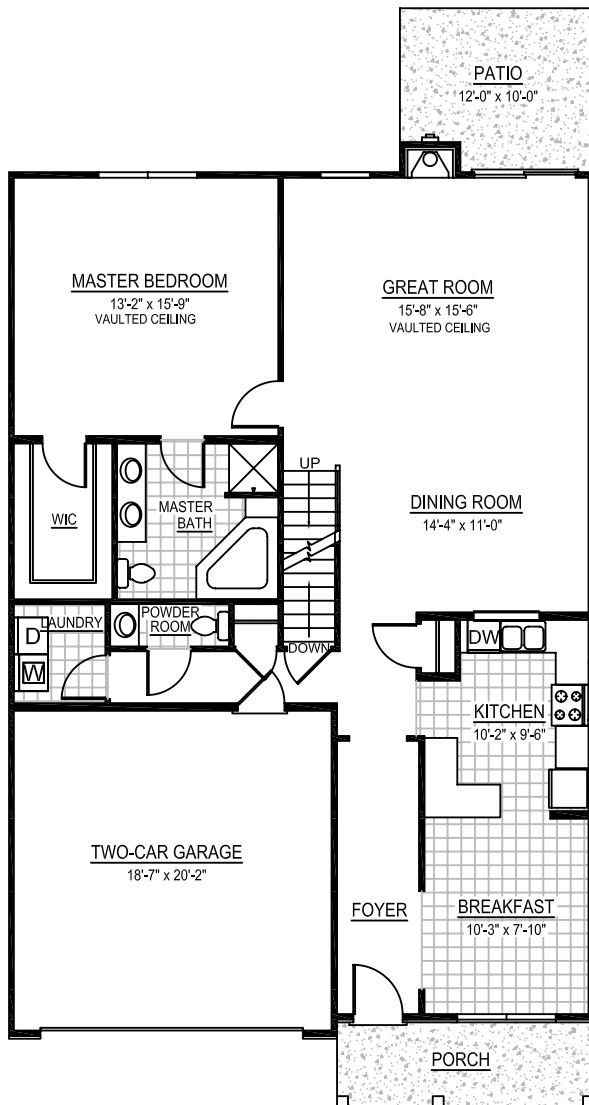

# Baron

- *Approx. 2,491 Finished Square Feet Unit*
- *First Floor Master Bedroom with Vaulted Ceiling*
- *Media Loft Overlooks Vaulted Great Room with Skylights*
- *Soaring Two Story Dining Room with Bay Window*
- *Large Great Room with Gas Fireplace*
- *Two Car Garage/Full Basement*

## Stratton Chase

First Floor

Second Floor