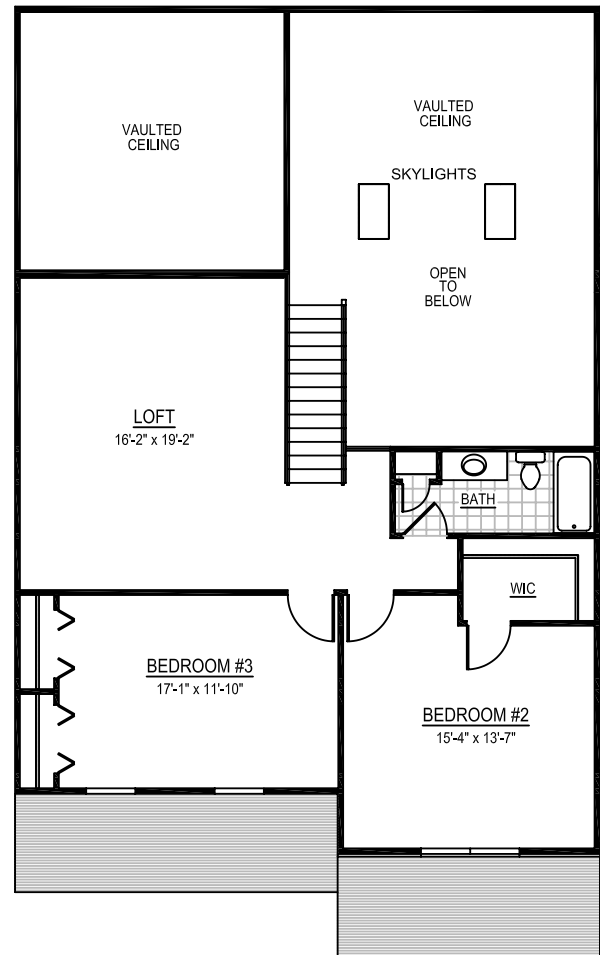

# Baron

- *Approx. 2,491 Finished Square Feet Unit*
- *First Floor Master Bedroom with Vaulted Ceiling*
- *Media Loft Overlooks Vaulted Great Room with Skylights*
- *Soaring Two Story Dining Room with Bay Window*
- *Large Great Room with Gas Fireplace*
- *Two Car Garage/Full Basement*

## Stratton Chase

First Floor

Second Floor