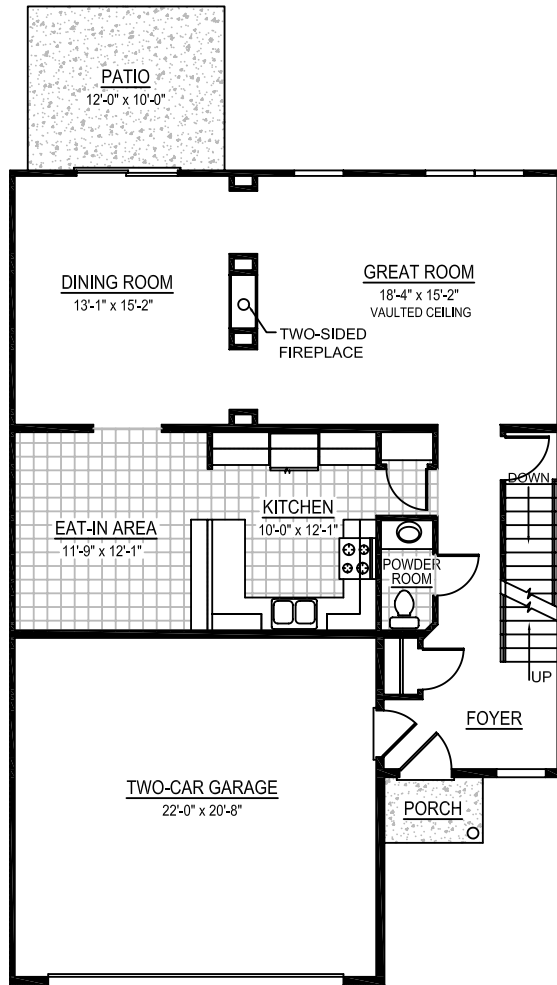

Cedar

- *Approx. 2,294 Square Feet Interior Unit*
- *Large Dining Room with two-side fireplace*
- *Partial vaulted Great Room*
- *Bright, Open Loft*
- *Two-Car Garage/Full Basement*

Stratton Chase

First Floor

Second Floor