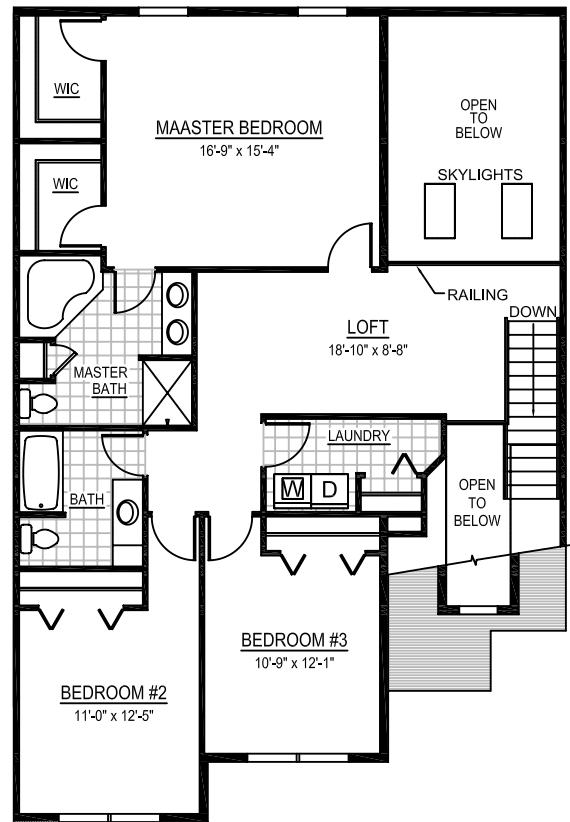

Cedar

- *Approx. 2,294 Square Feet Interior Unit*
- *Large Dining Room with two-side fireplace*
- *Partial vaulted Great Room*
- *Bright, Open Loft*
- *Two-Car Garage/Full Basement*

Stratton Chase

First Floor

Second Floor