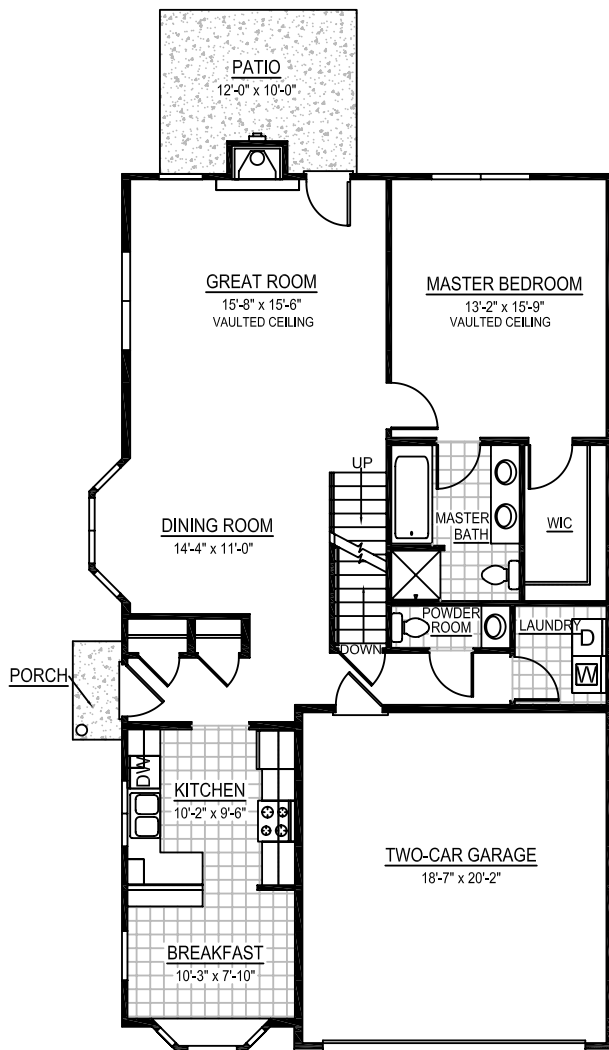

# Dogwood

- *Approx. 2,026 Finished Square Feet Unit*
- *First Floor Master Bedroom with Vaulted Ceiling*
- *Media Loft Overlooks Vaulted Great Room with Skylights*
- *Soaring Two Story Dining Room with Bay Window*
- *Large Great Room with Gas Fireplace*
- *Two Car Garage/Full Basement*

*Stratton Chase*

First Floor

Second Floor

This sheet is for illustrative purposes only and not part of a legal contract. Plans are subject to modification. Room measurements are approximate and may vary. Optional items indicated (such as the washer, dryer, and refrigerator) are available at additional cost and shown for illustrative purposes only.