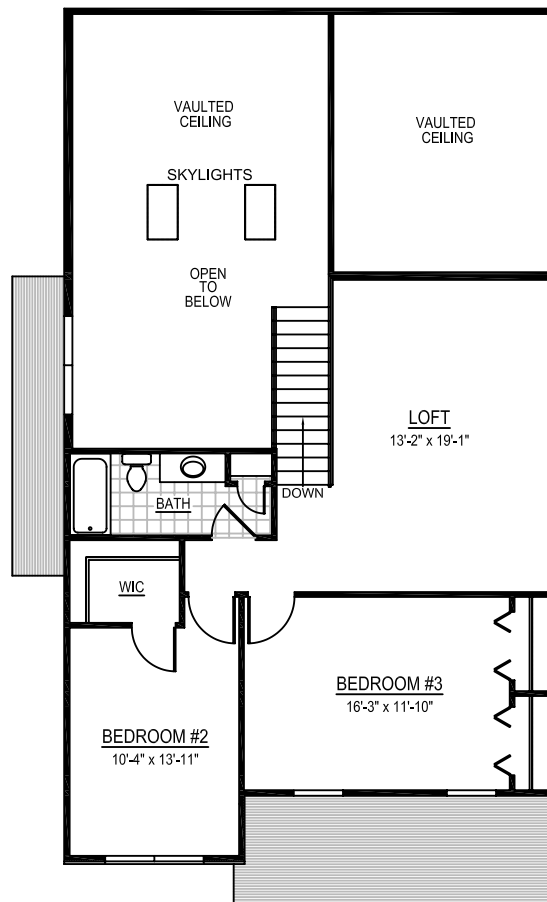

# Dogwood

- *Approx. 2,026 Finished Square Feet Unit*
- *First Floor Master Bedroom with Vaulted Ceiling*
- *Media Loft Overlooks Vaulted Great Room with Skylights*
- *Soaring Two Story Dining Room with Bay Window*
- *Large Great Room with Gas Fireplace*
- *Two Car Garage/Full Basement*

*Stratton Chase*

First Floor

Second Floor

This sheet is for illustrative purposes only and not part of a legal contract. Plans are subject to modification. Room measurements are approximate and may vary. Optional items indicated (such as the washer, dryer, and refrigerator) are available at additional cost and shown for illustrative purposes only.